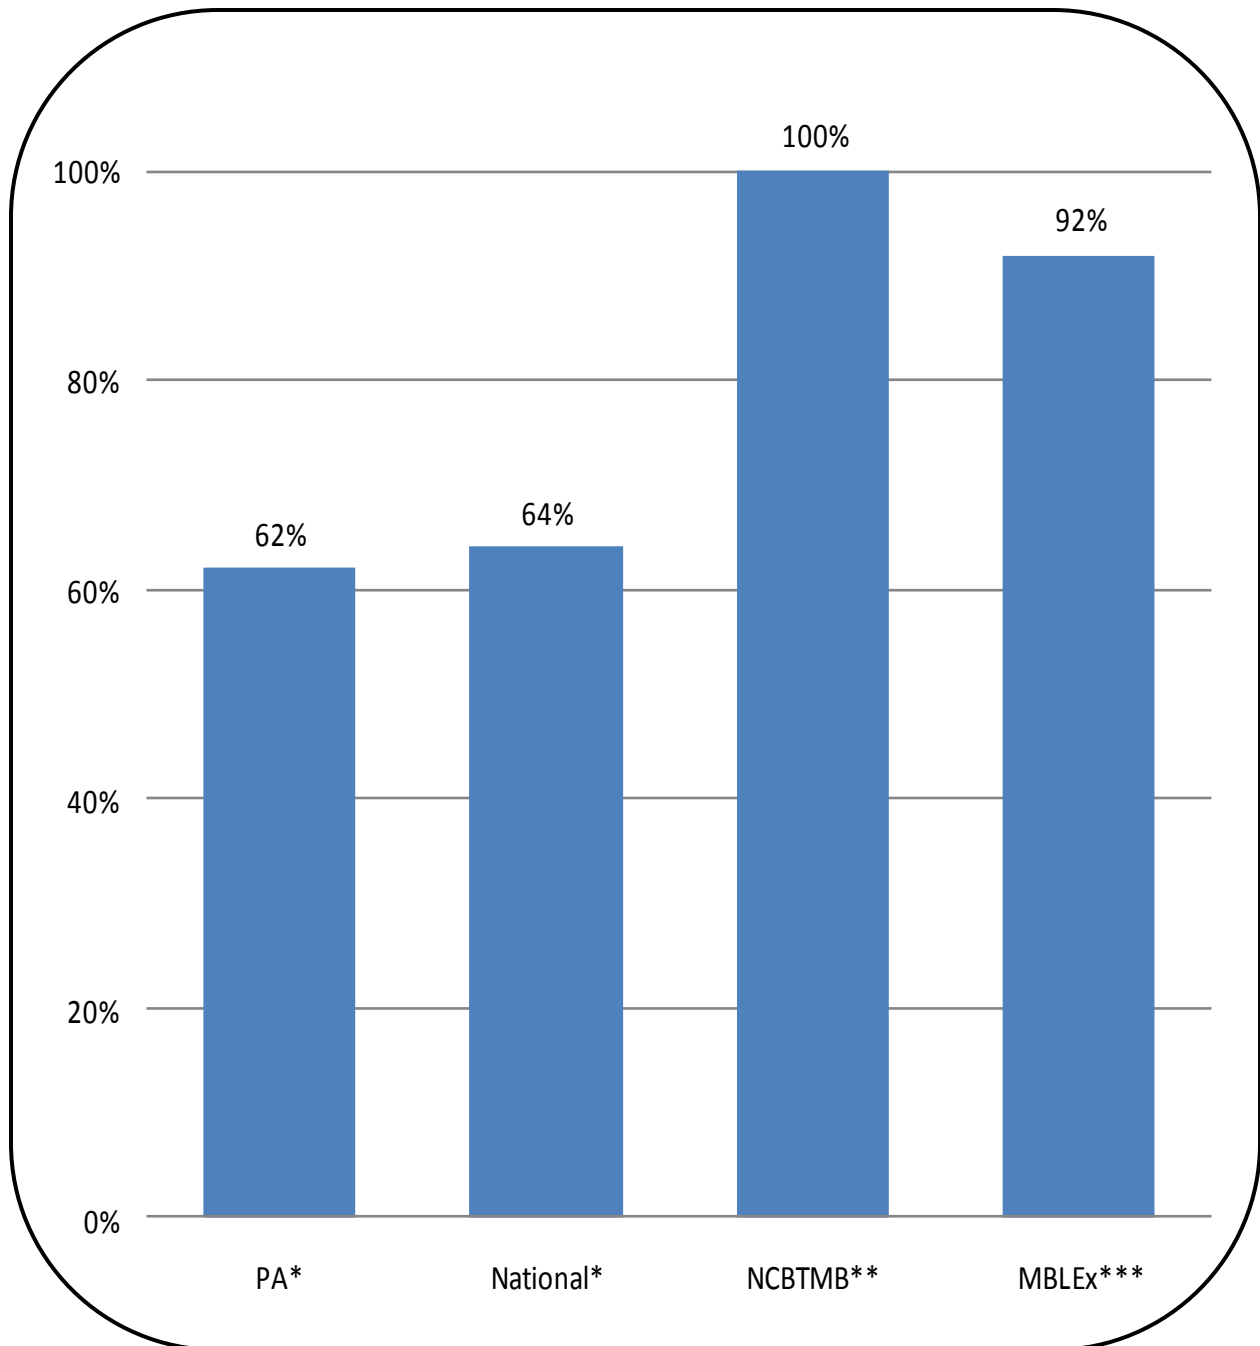

YTI Career Institute– Capital Region Campus

Massage Exam Pass Rates

*National and PA data represent an average of all reporting periods in 2009-2011.

**NCBTMB results represent all YTI graduates taking the NCBTMB exams for the first time from 1/1/10-3/31/11.

***MBLEx results are YTI grads who took the exam from 1/1/10-3/31/11.